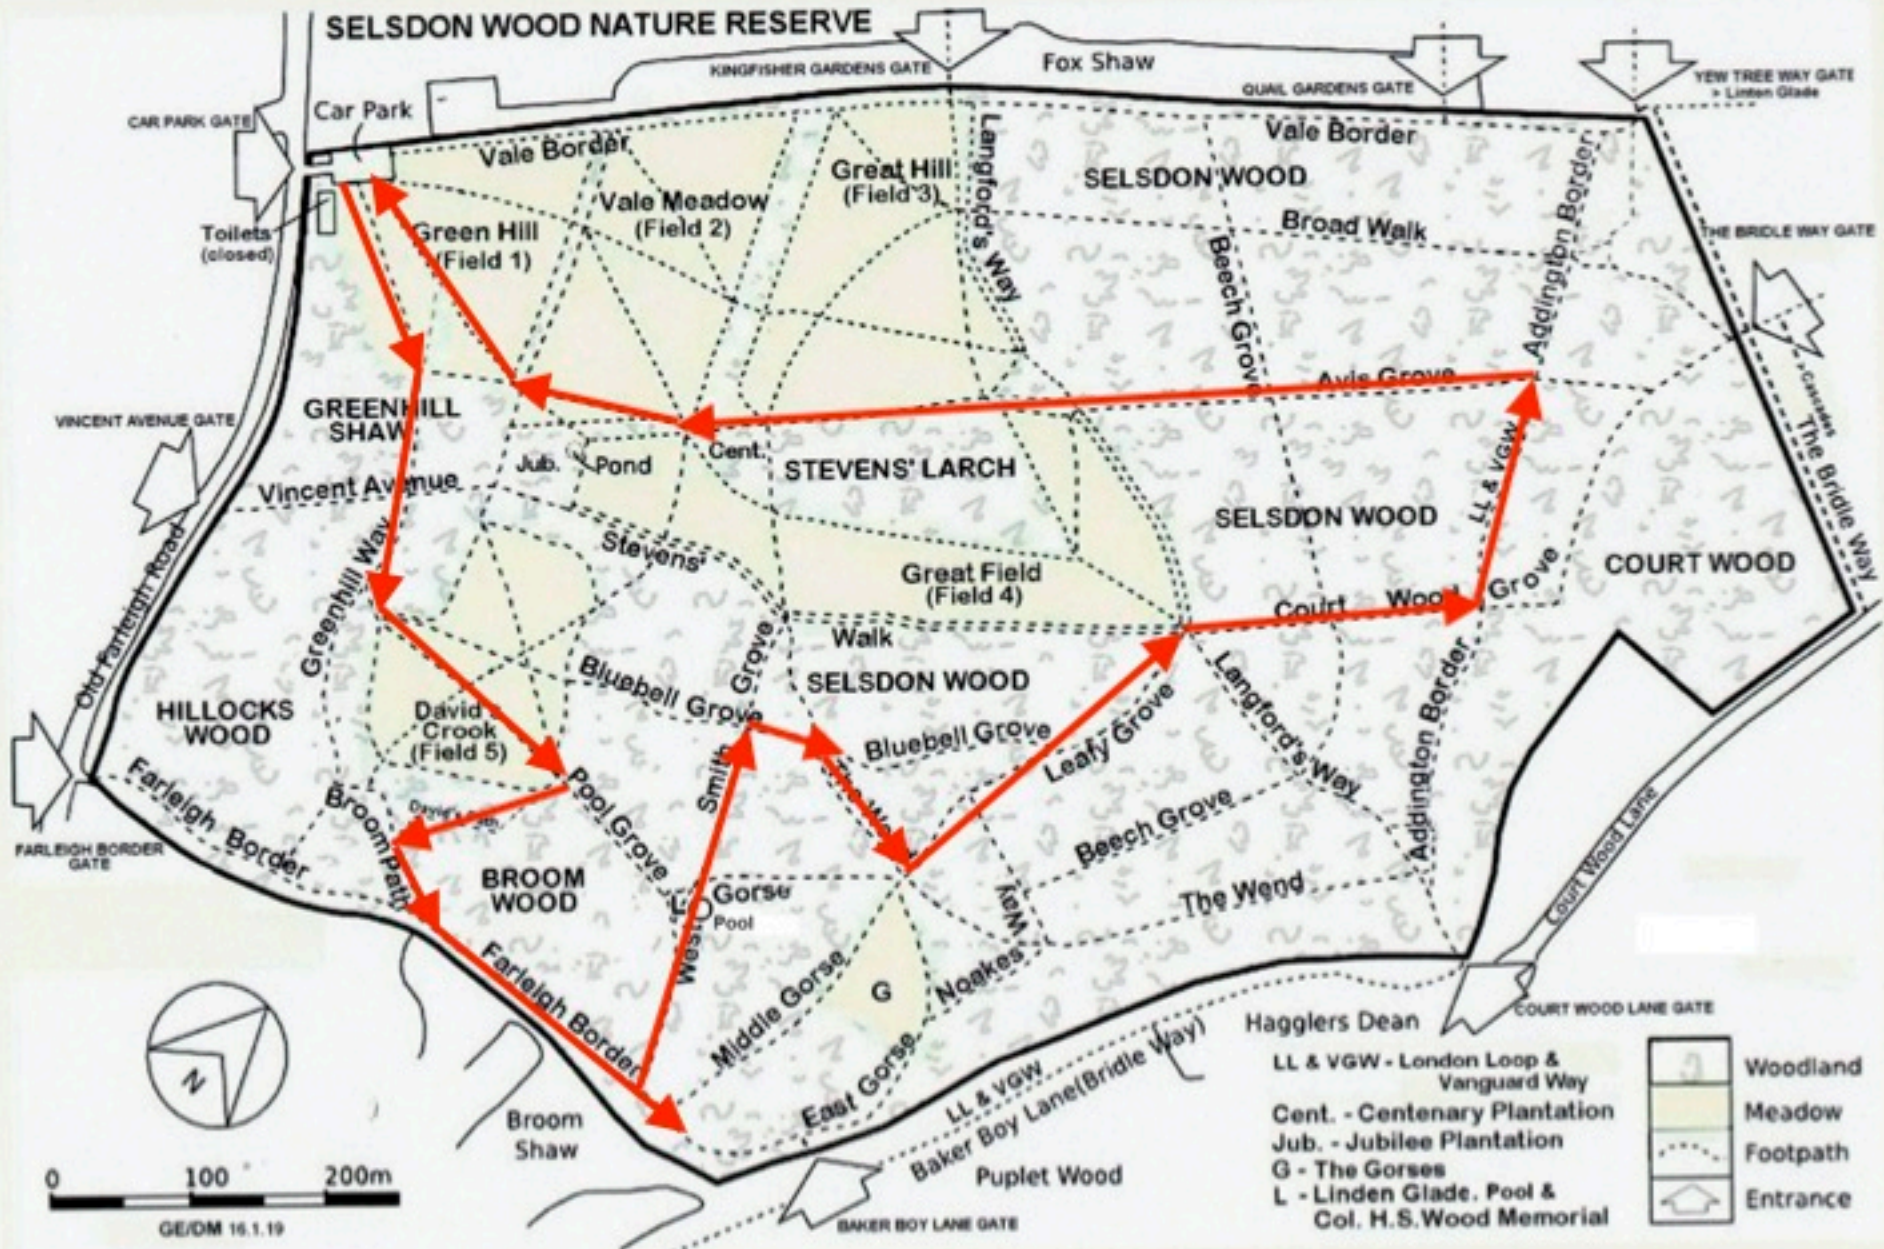

SELSDON WOOD NATURE RESERVE

0 100 200m

GE/DM 16.1.19

LL & VGW - London Loop & Vanguard Way
 Cent. - Centenary Plantation
 Jub. - Jubilee Plantation
 G - The Gorses
 L - Linden Glade, Pool & Col. H.S. Wood Memorial

| | |
|--|----------|
| | Woodland |
| | Meadow |
| | Footpath |
| | Entrance |