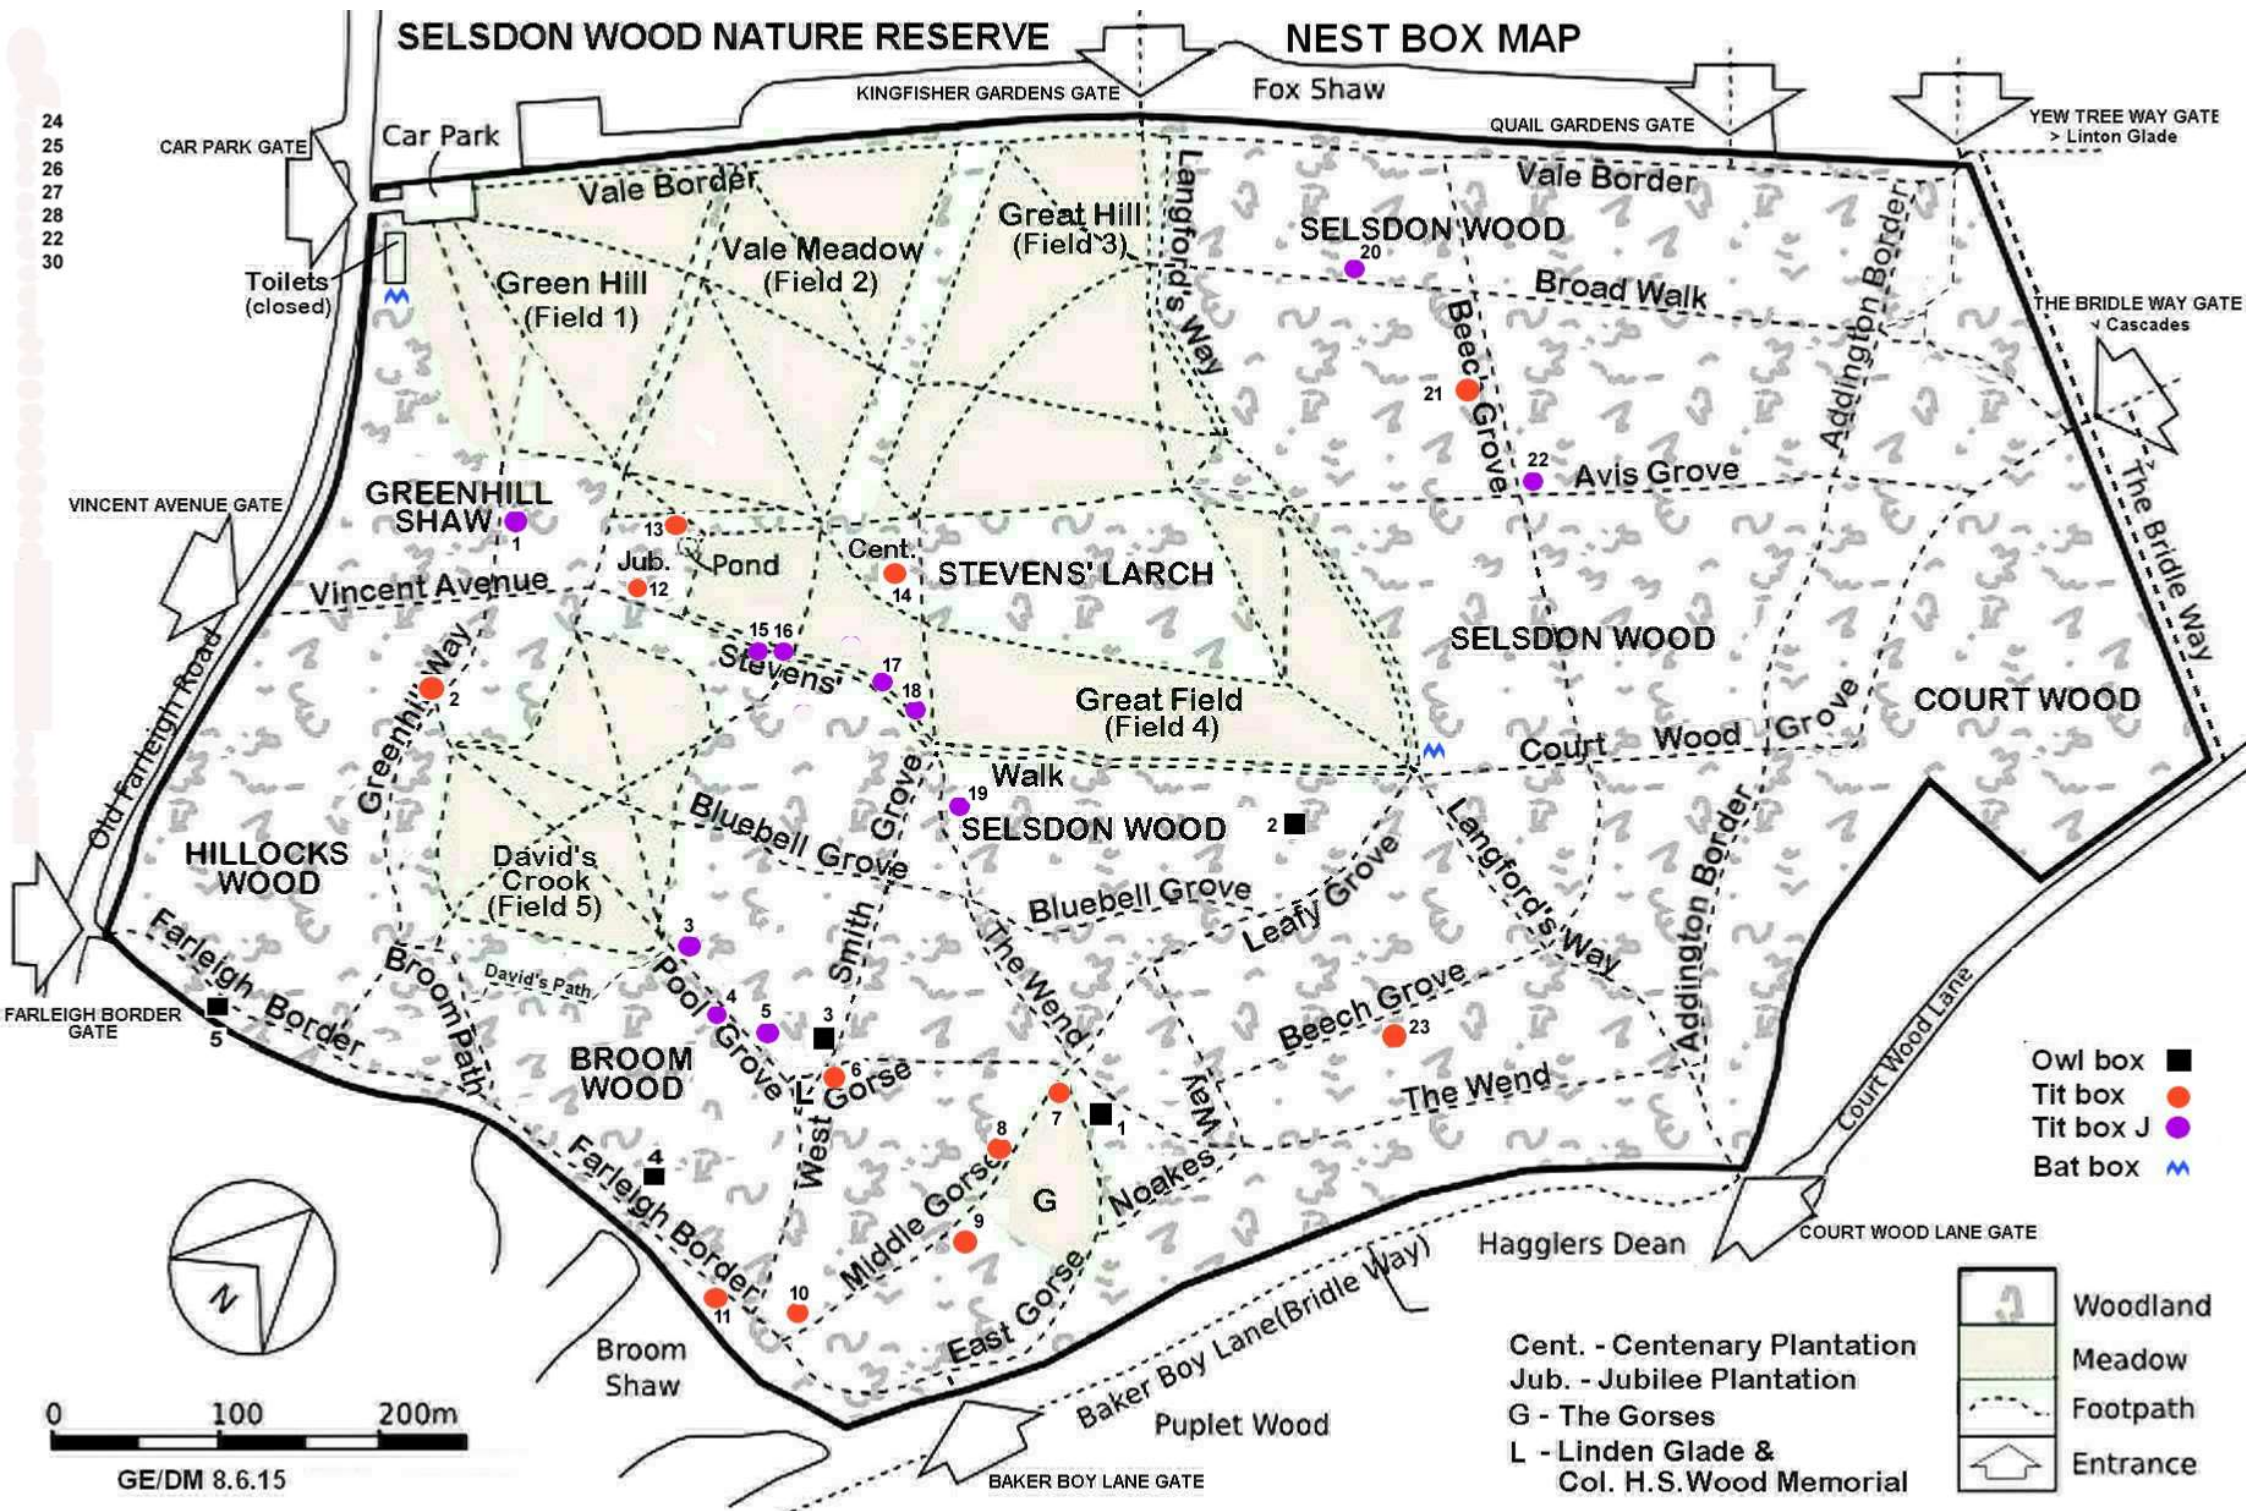

SELSDON WOOD NATURE RESERVE

NEST BOX MAP

24
25
26
27
28
22
30

- Owl box ■
- Tit box ●
- Tit box J ●
- Bat box M

- Cent. - Centenary Plantation
- Jub. - Jubilee Plantation
- G - The Gorses
- L - Linden Glade & Col. H.S. Wood Memorial

- Woodland
- Meadow
- Footpath
- Entrance

GE/DM 8.6.15