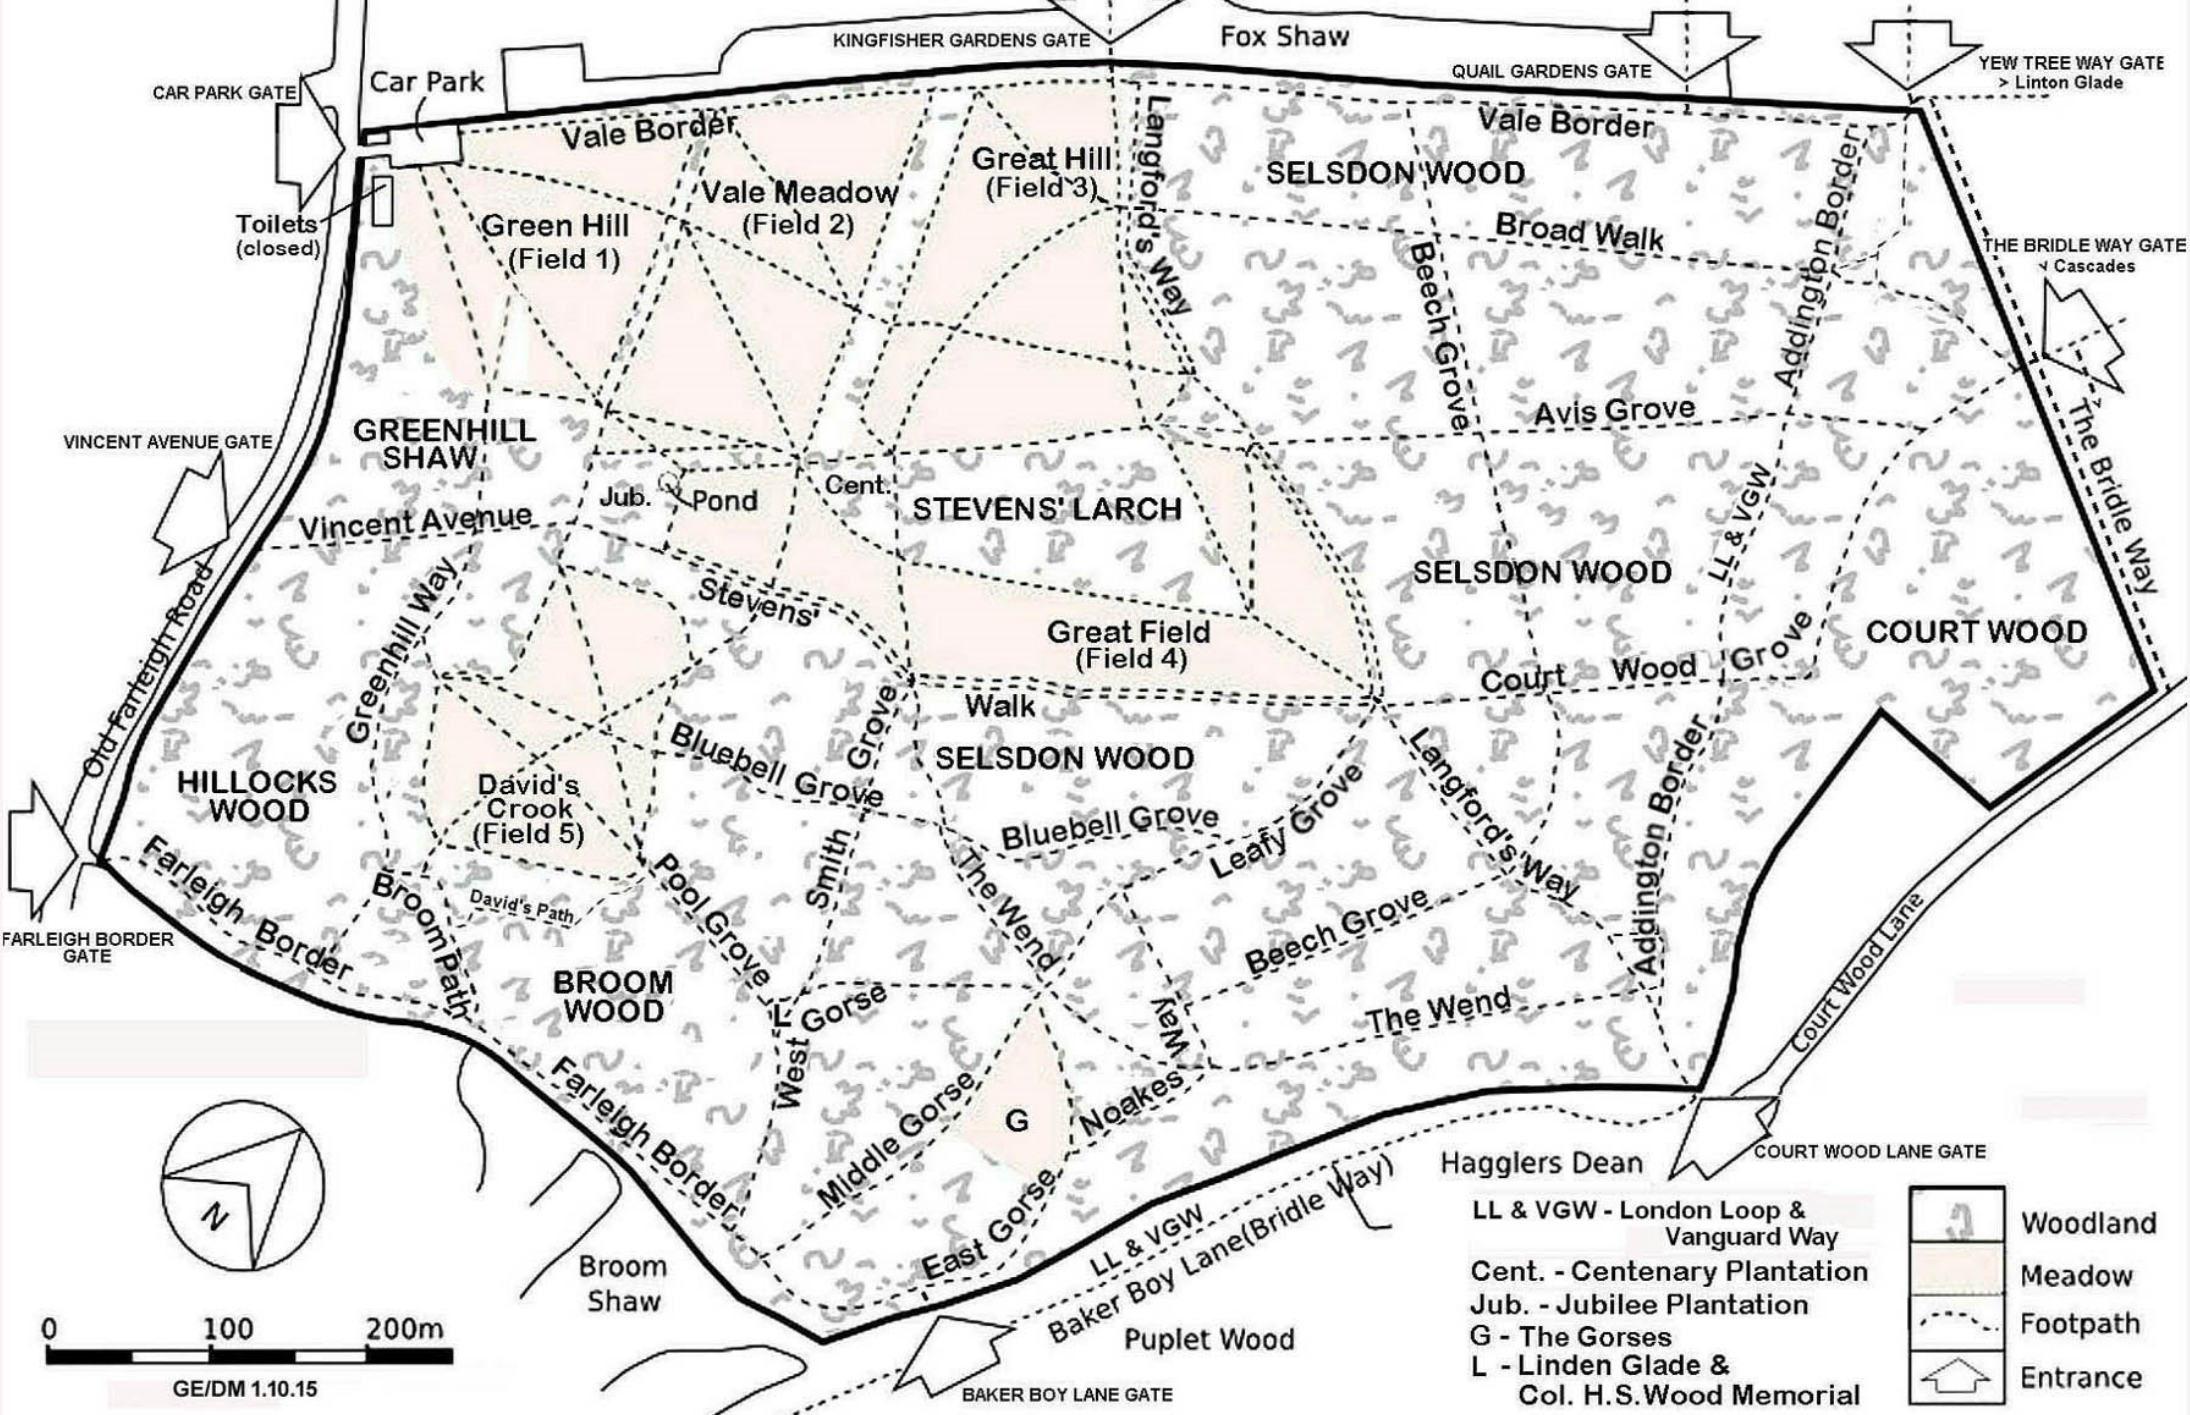

SELSDON WOOD NATURE RESERVE

- LL & VGW - London Loop & Vanguard Way
 - Cent. - Centenary Plantation
 - Jub. - Jubilee Plantation
 - G - The Gorses
 - L - Linden Glade & Col. H.S.Wood Memorial
- | | |
|--|----------|
| | Woodland |
| | Meadow |
| | Footpath |
| | Entrance |