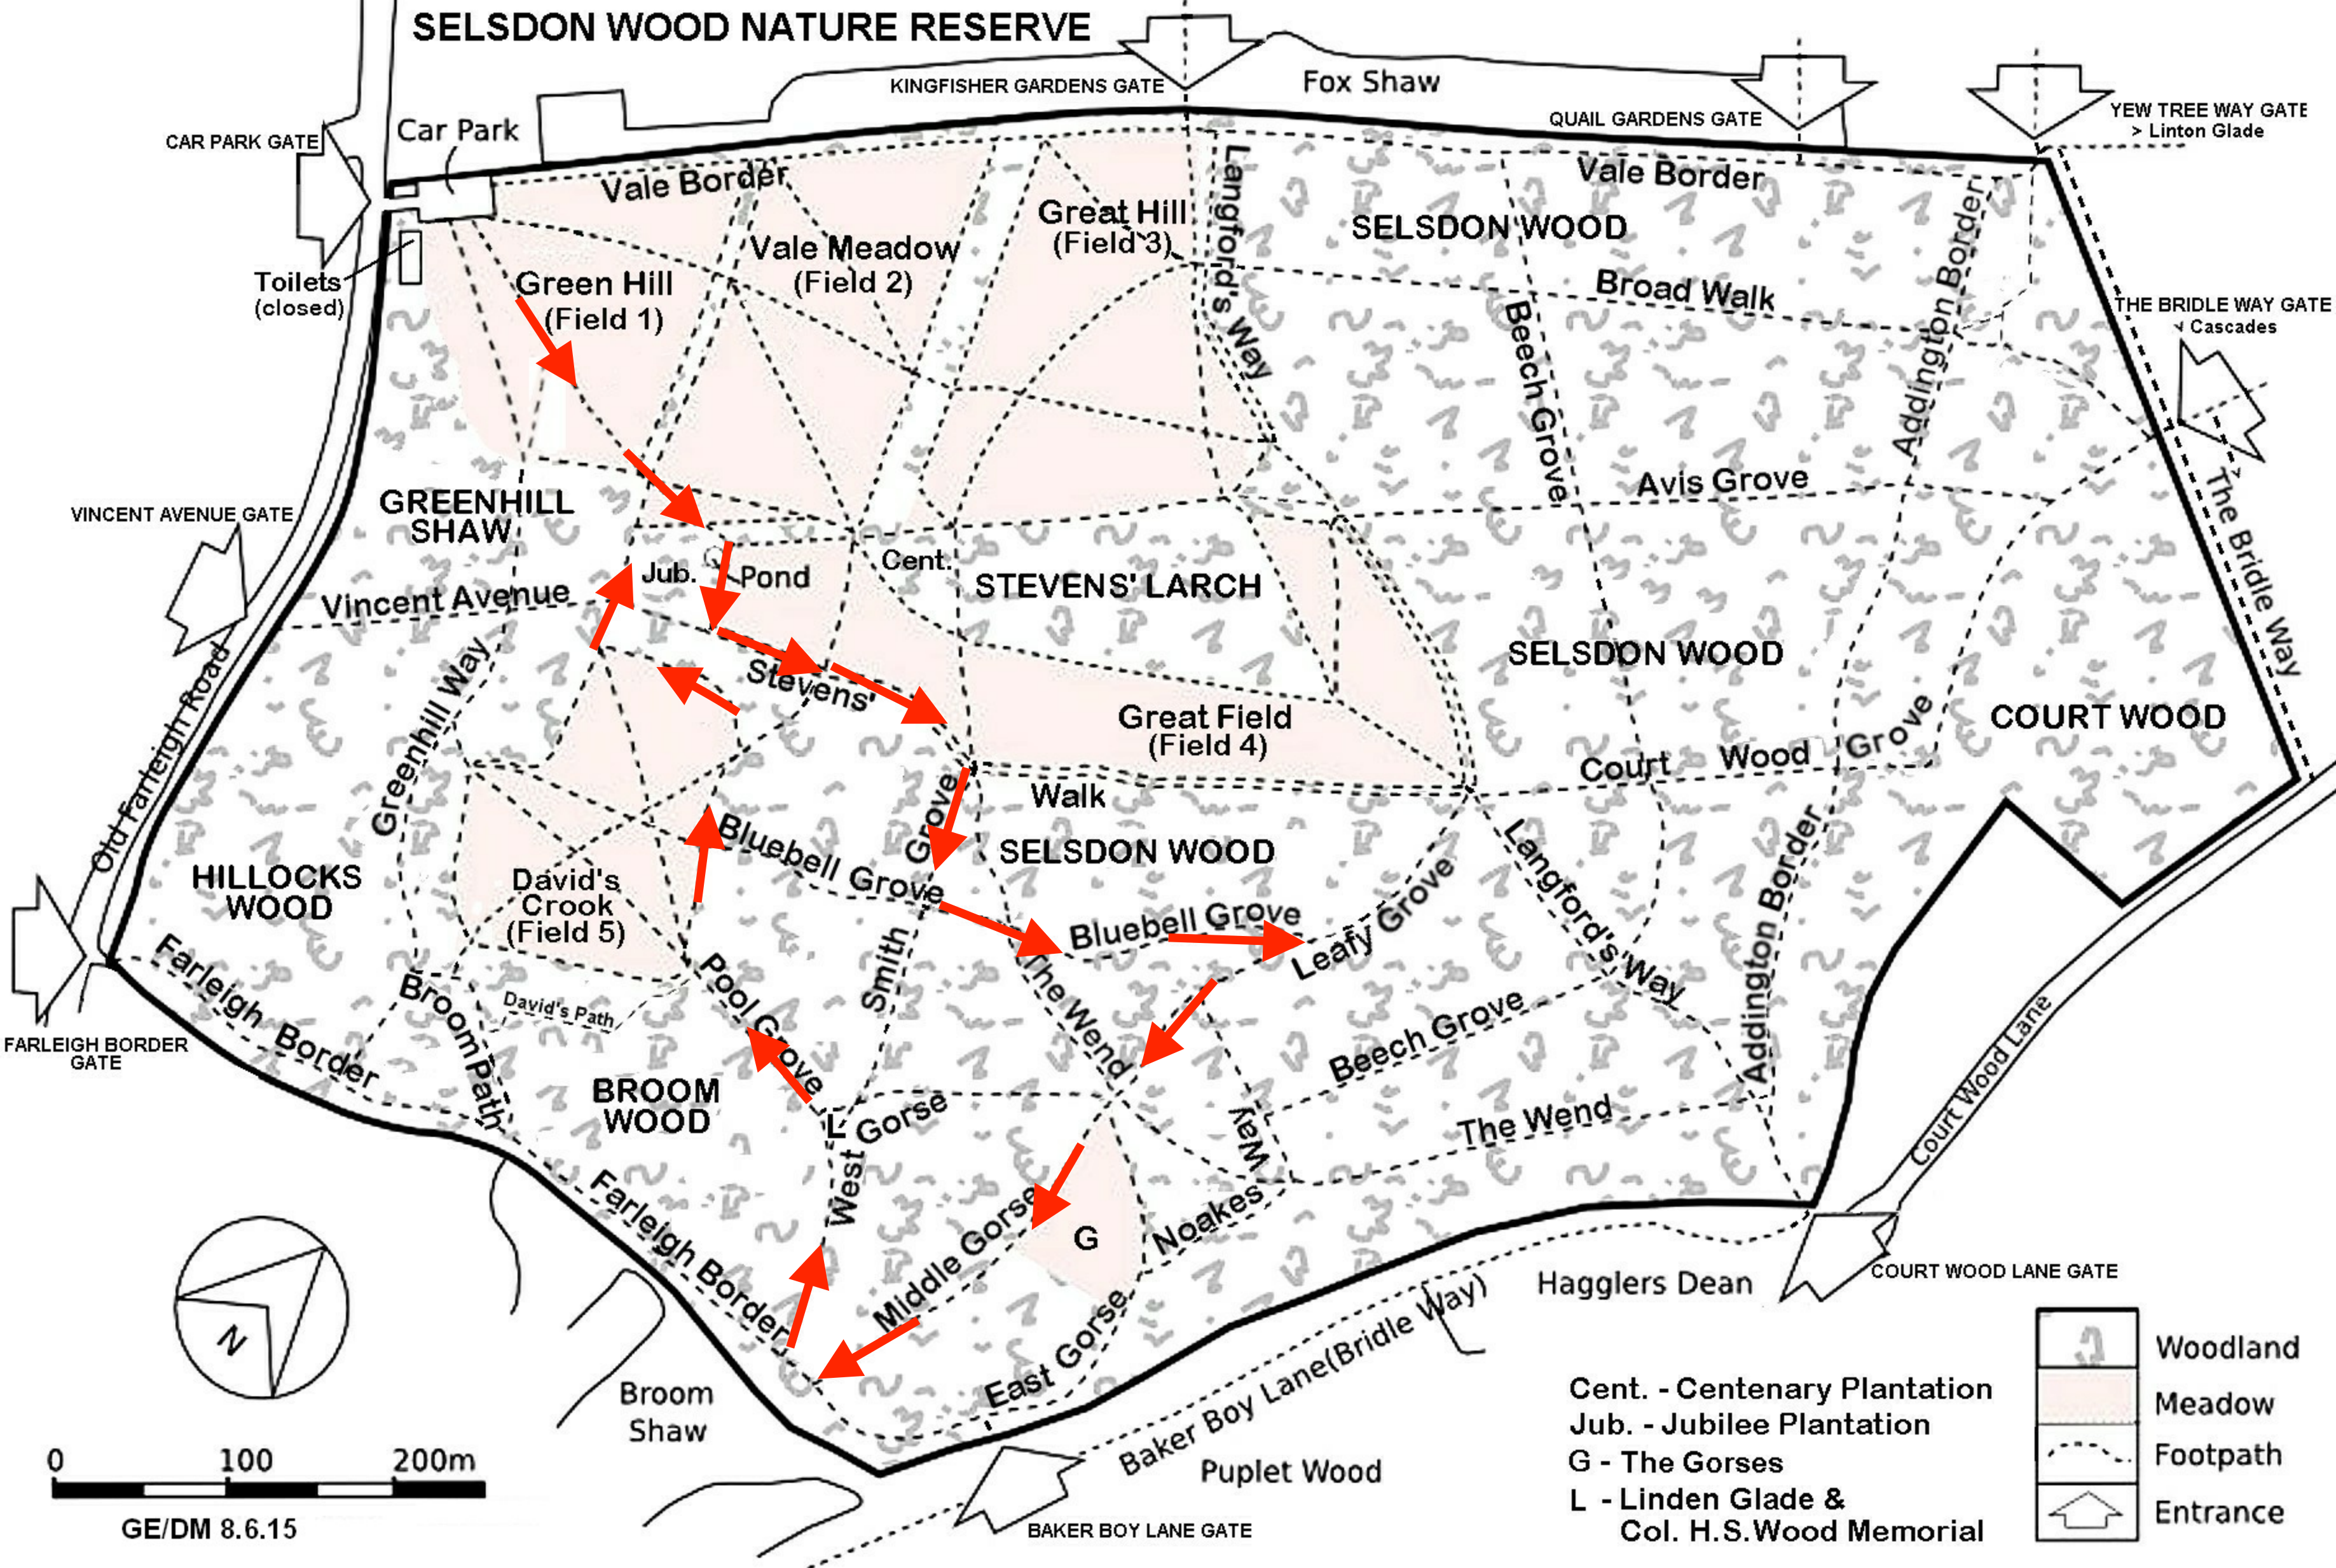

# SELSDON WOOD NATURE RESERVE

CAR PARK GATE

Car Park

KINGFISHER GARDENS GATE

Fox Shaw

QUAIL GARDENS GATE

YEW TREE WAY GATE  
→ Linton Glade

Toilets  
(closed)

Avis Grove

COURT WOOD

Old Farleigh Road

Greenhill Way

David's Crook  
(Field 5)

Bluebell Grove

SELSDON WOOD

Court Wood Grove

HILLOCKS WOOD

Broom Path

David's Path

Pool Grove

Smith Grove

Bluebell Grove

Leafy Grove

Langford's Way

Broom Shaw

Middle Gorse

East Gorse

Noakes

May

Hagglers Dean

COURT WOOD LANE GATE

Baker Boy Lane (Bridle Way)