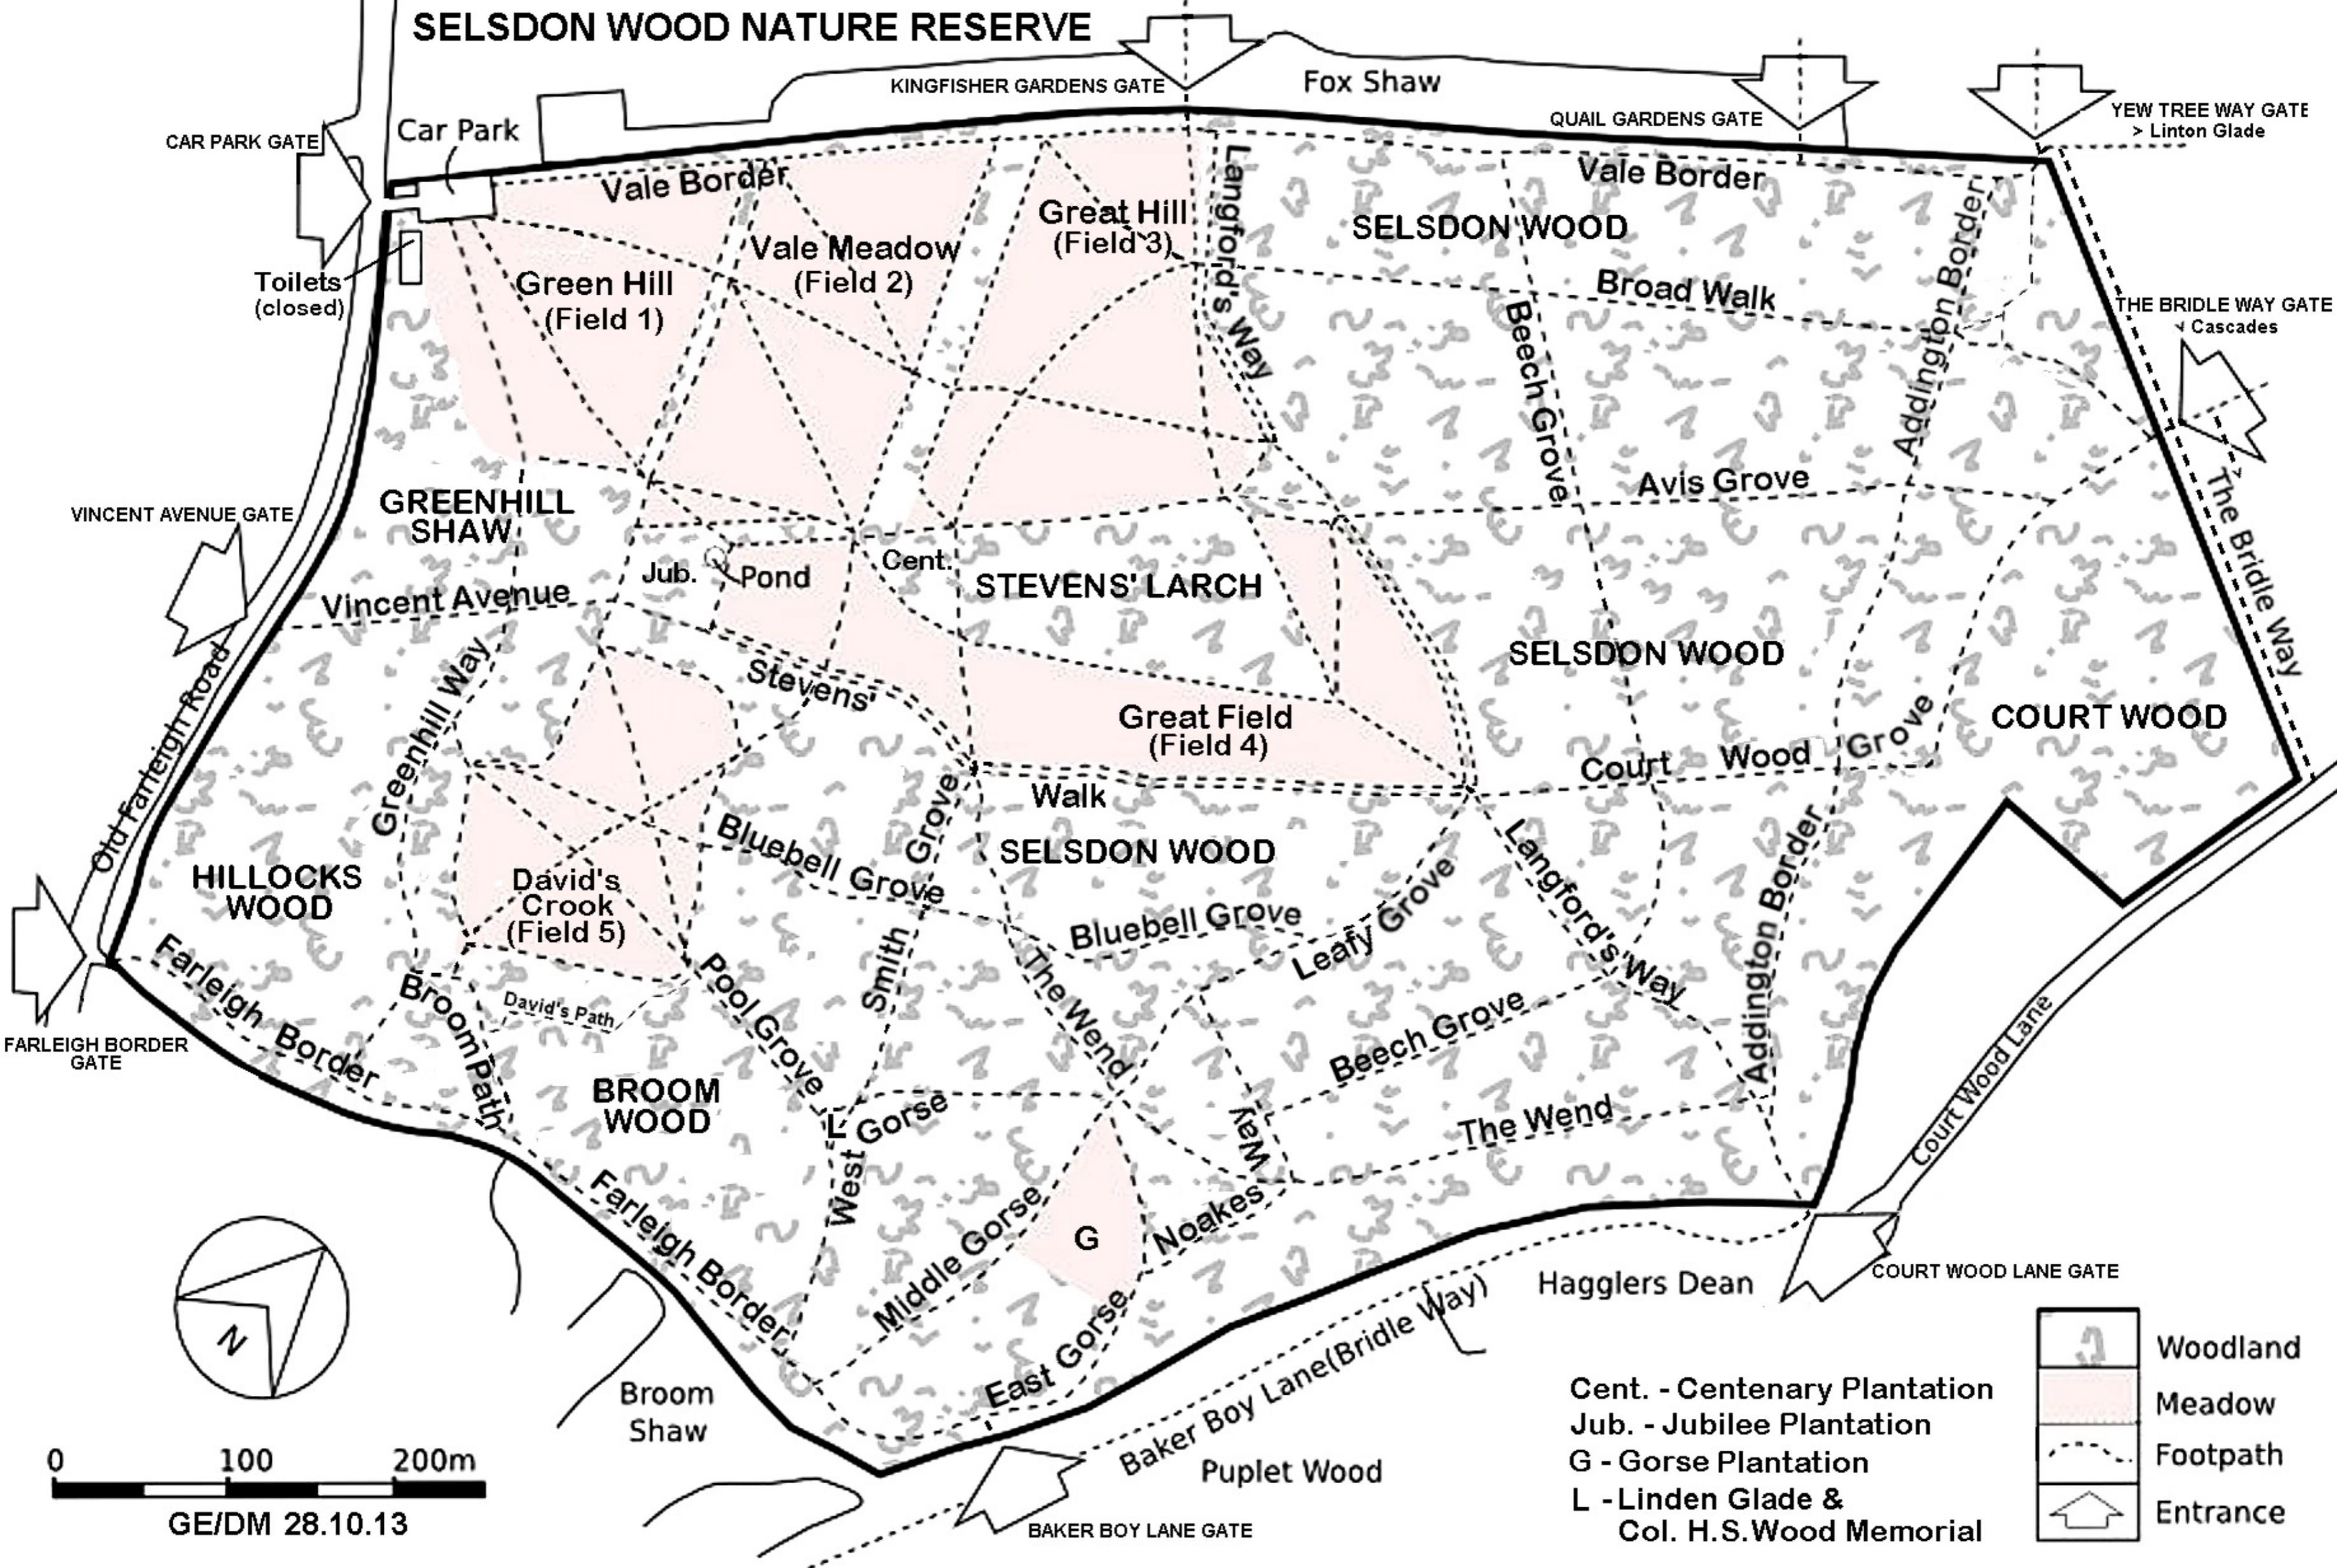

SELSDON WOOD NATURE RESERVE

GE/DM 28.10.13

- Cent. - Centenary Plantation
- Jub. - Jubilee Plantation
- G - Gorse Plantation
- L - Linden Glade & Col. H.S. Wood Memorial

	Woodland
	Meadow
	Footpath
	Entrance