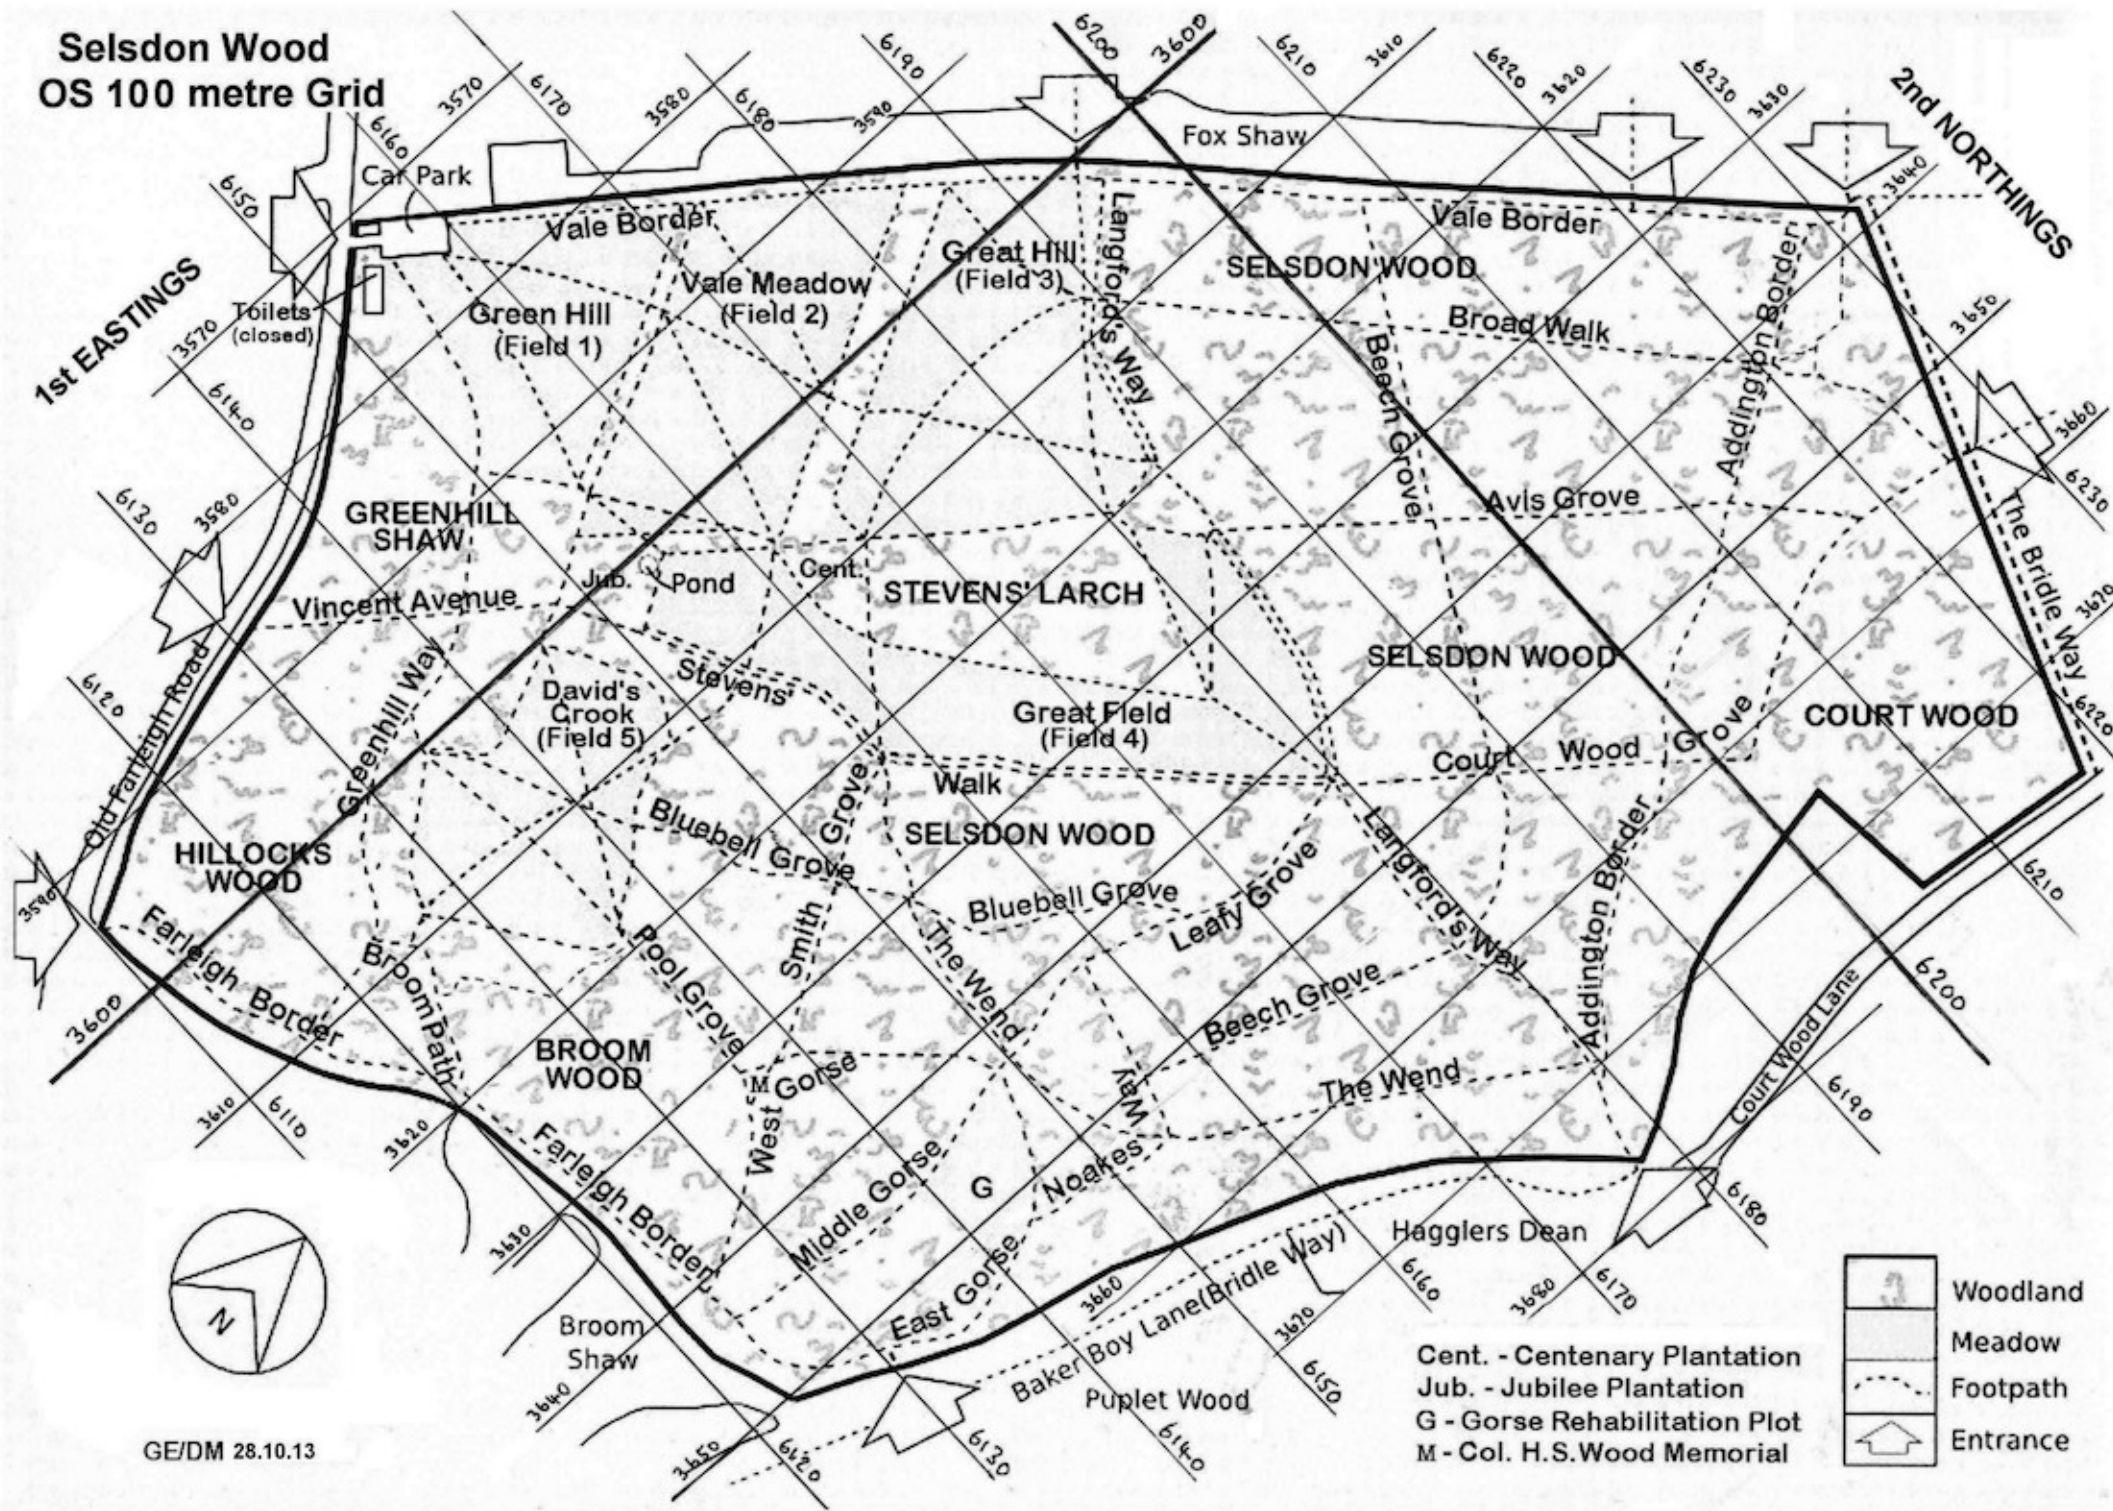

# Selsdon Wood OS 100 metre Grid

Cent. - Centenary Plantation  
 Jub. - Jubilee Plantation  
 G - Gorse Rehabilitation Plot  
 M - Col. H.S. Wood Memorial